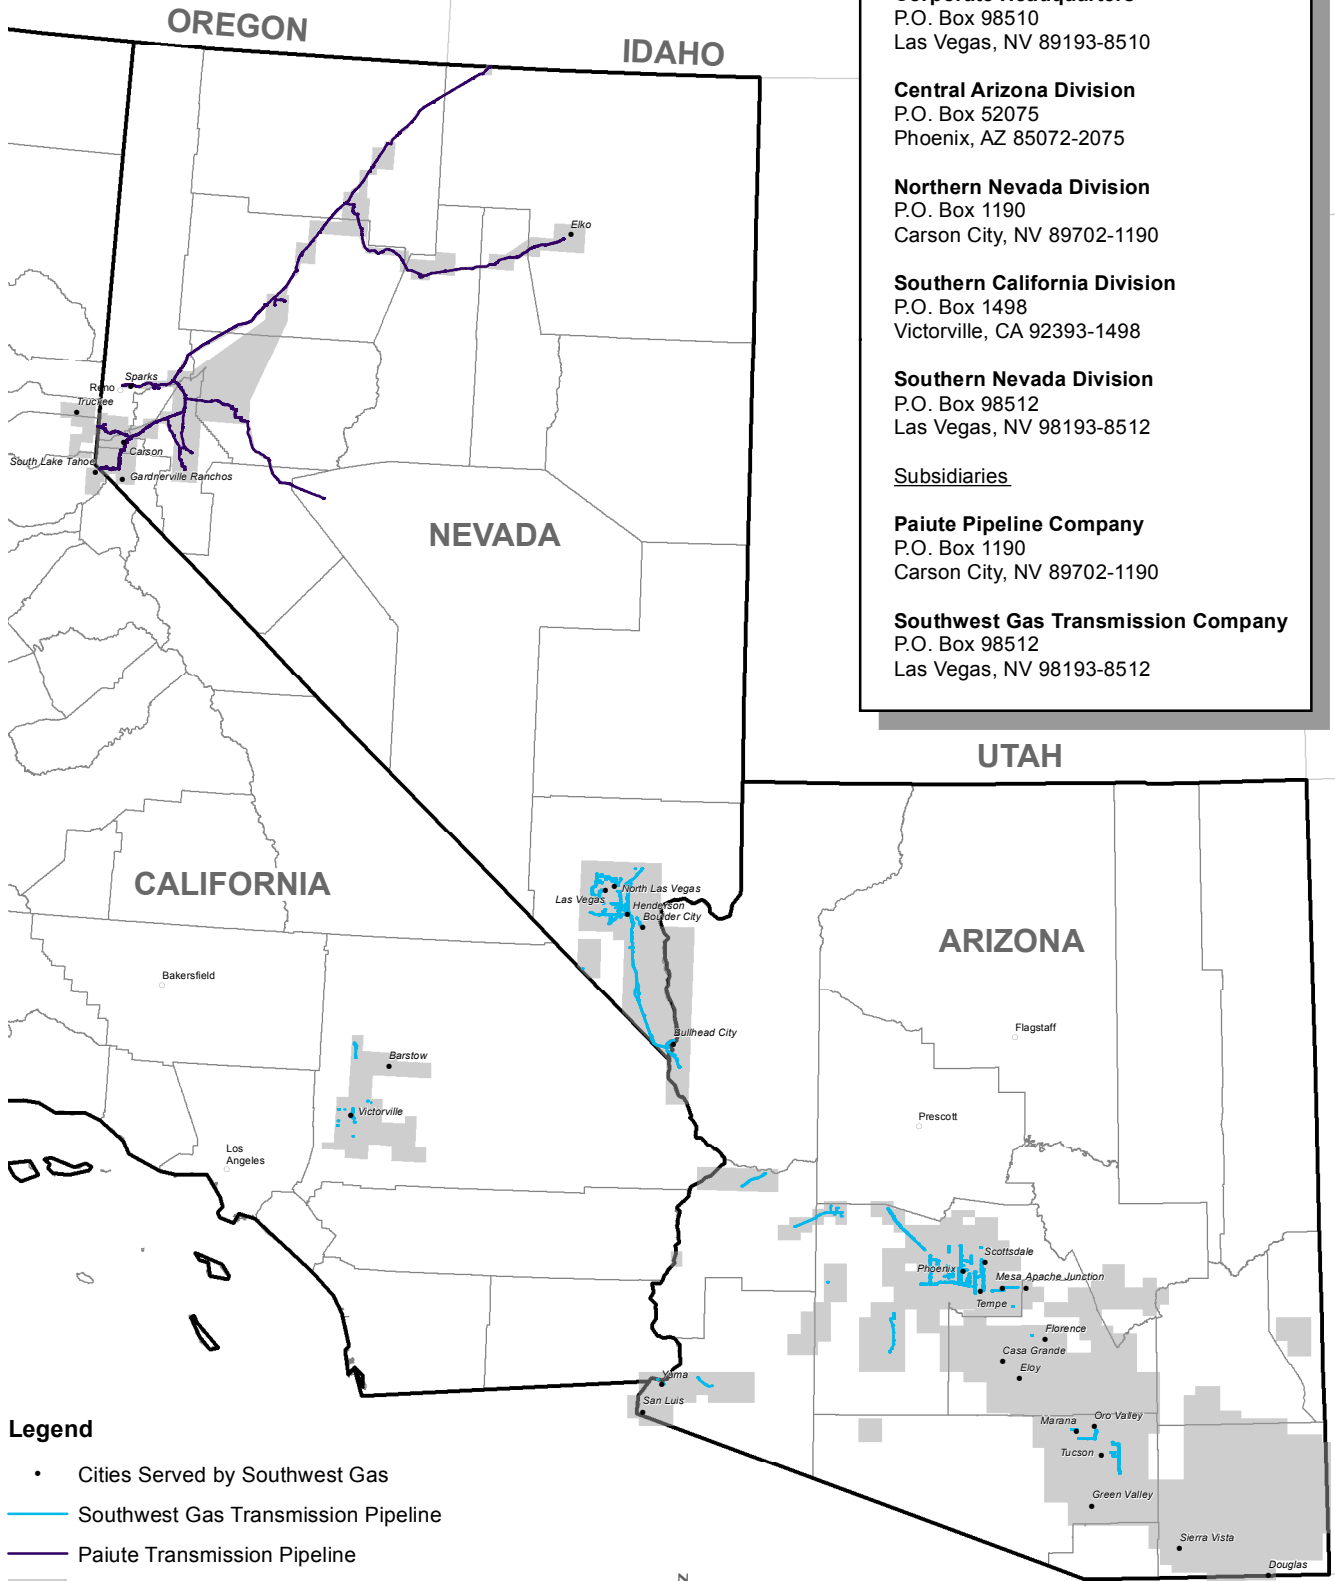

SOUTHWEST GAS TRANSMISSION PIPELINE

Corporate Headquarters
P.O. Box 98510
Las Vegas, NV 89193-8510

Central Arizona Division
P.O. Box 52075
Phoenix, AZ 85072-2075

Northern Nevada Division
P.O. Box 1190
Carson City, NV 89702-1190

Southern California Division
P.O. Box 1498
Victorville, CA 92393-1498

Southern Nevada Division
P.O. Box 98512
Las Vegas, NV 98193-8512

Subsidiaries

Paiute Pipeline Company
P.O. Box 1190
Carson City, NV 89702-1190

Southwest Gas Transmission Company
P.O. Box 98512
Las Vegas, NV 98193-8512

- Legend**
- Cities Served by Southwest Gas
 - Southwest Gas Transmission Pipeline
 - Paiute Transmission Pipeline
 - Southwest Gas Service Area